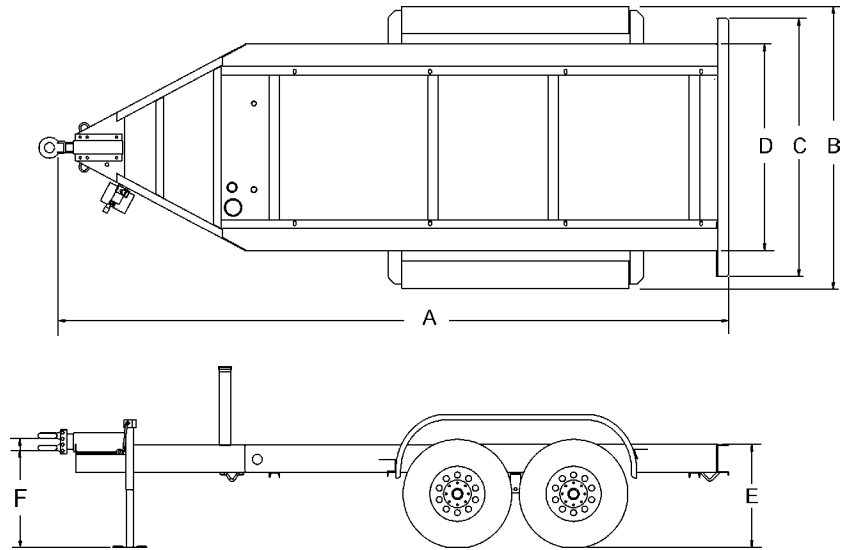

TRLR180XF

MQ POWER Tandem Axle Trailer

OPTIONAL TRAILER EQUIPMENT

- Bolt-on Electric Brake Coupler Plate with Electric-actuated Drum brakes (all axles)
- Electric Breakaway Safety Device (electric-actuated brakes)
- Adjustable 2 5/16-inch Ball Coupler
- Adjustable 3-inch Pintle-eye Coupler
- Rear Stabilizer Stands
- Tongue-Mounted Utility Storage Box
- Anti-Theft Wheel Lock
- Spare Tire with Locking Mount

Coupler Options

3" Pintle Eye 25,000 lbs. #EE36264	
2-5/16" Ball Coupler 14,000 lbs. #EE43253	

Trailer Weight	
Without fuel	With fuel
2,548 lbs. (1,156 kg)*	4,039 lbs. (1,832 kg)*

* Weight is approximate

Trailer Dimensions						
A	B	C	D	E	F	
					Min	Max
203.2 in.	84.5 in.	75 in.	60 in.	26.5 in.	20.4 in.	24.4 in.

Your Multiquip dealer is: