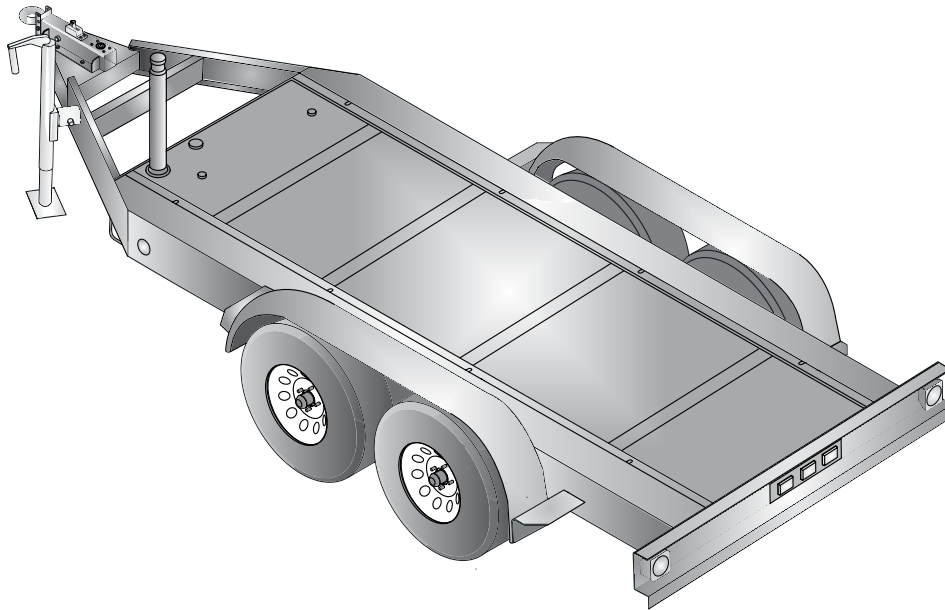

TRLR180XF

MQ POWER Tandem Axle Trailer

TRLR180XF Technical Data

Gross Vehicle Weight Rating (GVWR) — 12,000 lbs (5,443 kg)	Tire Size — ST235/80R16 LR-E
Gross Axle Weight Rating (GAWR) — 7,000 lbs (3,175 kg) (ea.)	Wheel Bolt Pattern — 8 Lug on 6.5 in
Actuator Rating — 12,500 lbs (5,670 kg)	Tire Load Rating — 3,500 lbs/1,588 kg (ea.)
Coupler Rating — See coupler options on back page	Dimensions (LxWxH) — See back page

STANDARD TRAILER EQUIPMENT

- Fits MQ Power Generator Model DCA150SSJU4F
- Tandem-axle Design with Leaf Spring Suspension
- H.D. Welded Steel Frame Construction
- Structural Channel for Generator Mounting and Support
- Integral Fuel Cell; Single-wall Steel Design, 210-Gallon Capacity; UN31A Certified
- Replaceable, Bolt-on Hydraulic Brake Actuator
- Surge Hydraulic-actuated Drum Brakes (all axles)
- Hydraulic Uni-servo Drum Brakes with Free-backing Plates-12-inch Cluster
- D.O.T. Steel Brake Lines, Brass Tees and Rubber Hydraulic Brake Hoses
- 4-hole Channel Allows 3-position, Adjustable Coupler Height; 4-inches O/A
- Tongue Mounted Swivel Jack with Flat Disc-foot (rated 5,000 pound lift)
- Replaceable Bolt-on Steel Fenders
- High-gloss Enamel Coated Frame, Channel, Actuator and Fenders
- D.O.T. Approved Tail Lamps, Stop Lamps, Turn Signal Lamps, Side Marker Lamps
- Weatherproof, Rubber Armored, 3-piece Trailer Light Wiring Harness

TRLR180XF

MQ POWER Tandem Axle Trailer

OPTIONAL TRAILER EQUIPMENT

- Bolt-on Electric Brake Coupler Plate with Electric-actuated Drum brakes (all axles)
- Electric Breakaway Safety Device (electric-actuated brakes)
- Adjustable 2 5/16-inch Ball Coupler
- Adjustable 3-inch Pintle-eye Coupler
- Rear Stabilizer Stands
- Tongue-Mounted Utility Storage Box
- Anti-Theft Wheel Lock
- Spare Tire with Locking Mount

Trailer Dimensions						
A	B	C	D	E	F	
					Min	Max
203.2 in.	84.5 in.	75 in.	60 in.	26.5 in.	20.4 in.	24.4 in.

Your Multiquip dealer is: