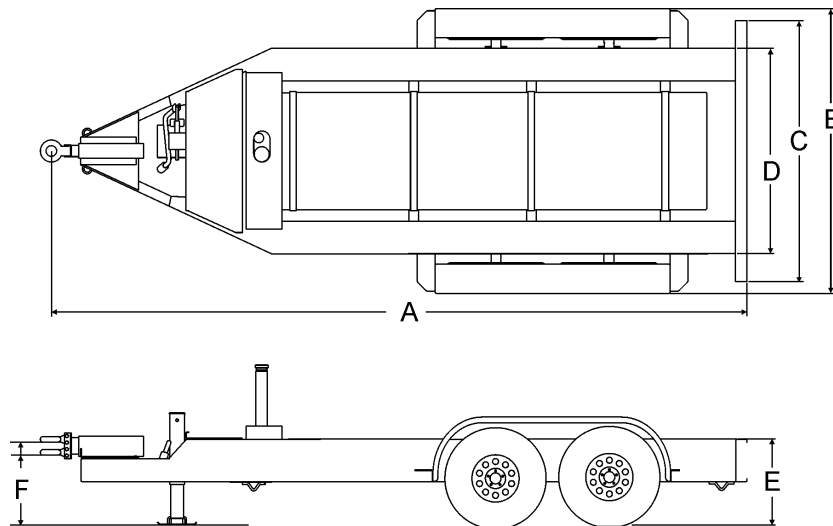

TRLR325XF

MQ POWER Tandem Axle Trailer

TRLR325XF Technical Data

Gross Vehicle Weight Rating (GVWR) — 18,000 lbs (8,165 kg)	Tire Size — 235/75R17.5 LR-H
Gross Axle Weight Rating (GAWR) — 10,000 lbs (4,536 kg) (ea.)	Wheel Bolt Pattern — 8 Lug on 6.5 in
Actuator Rating — 20,000 lbs (9,072 kg)	Tire Load Rating — 6,005 lbs/2,724 kg (ea.)
Pintle Eye Coupler Rating — 25,000 lbs (11,340 kg)	Dimensions (LxWxH) — See back page

STANDARD TRAILER EQUIPMENT

- Fits MQ Power Generator Models DCA300SSJU4F and MQP240
- Straight Tandem-axle Design with Leaf Spring Suspension
- H.D. Welded Steel Frame Construction
- Structural Channel for Generator Mounting and Support
- Integral Fuel Cell; Single-wall Steel Design, 300-Gallon Capacity; UN31A Certified
- Replaceable, Bolt-on Hydraulic Brake Actuator
- Electric-actuated Drum Brakes (all axles)
- Hydraulic Uni-servo Drum Brakes - 12-inch Cluster (allows 15-20% braking in reverse)
- D.O.T. Steel Brake Lines, Brass Tees and Rubber Hydraulic Brake Hoses
- 4-hole Channel Allows 3-position, Adjustable Coupler Height; 4-inches O/A
- 3-inch Pintle-eye Coupler, Rated 25,000 lbs
- Heavy-duty, Tongue Mounted, Drop-leg Jack (rated 10,000 pound lift)
- Replaceable Bolt-on Steel Fenders
- High-gloss Enamel Coated Frame, Channel, Actuator and Fenders
- D.O.T. Approved Tail Lamps, Stop Lamps, Turn Signal Lamps, Side Marker Lamps
- Weatherproof, Rubber Armored, 3-piece Trailer Light Wiring Harness

Coupler Options

3" Pintle Eye
25,000 lbs.

#EE36264

2-5/16" Ball Coupler
20,000 lbs.

#EE56770

Trailer Weight	
Without fuel	With fuel
3,760 lbs. (1,706 kg)*	5,893 lbs. (2,673 kg)*

* Weight is approximate

Trailer Dimensions						
A	B	C	D	E	F	
					Min	Max
234 in.	96 in.	88 in.	69 in.	33 in.	27 in.	31 in.