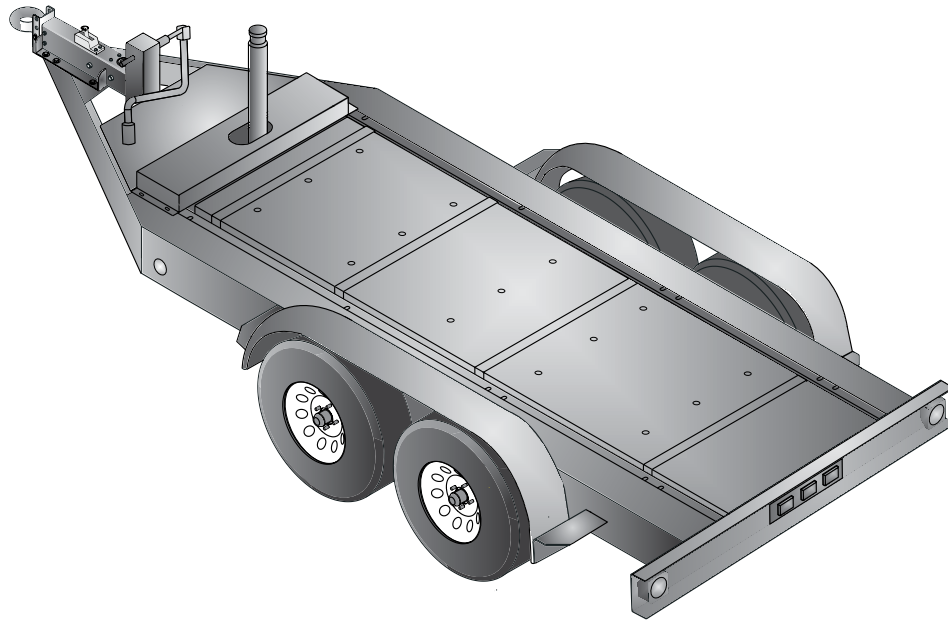

TRLR325XF

MQ POWER Tandem Axle Trailer

TRLR325XF Technical Data

Gross Vehicle Weight Rating (GVWR) — 18,000 lbs (8,165 kg)	Tire Size — 235/75R17.5 LR-H
Gross Axle Weight Rating (GAWR) — 10,000 lbs (4,536 kg) (ea.)	Wheel Bolt Pattern — 8 Lug on 6.5 in
Actuator Rating — 20,000 lbs (9,072 kg)	Tire Load Rating — 6,005 lbs/2,724 kg (ea.)
Pintle Eye Coupler Rating — 25,000 lbs (11,340 kg)	Dimensions (LxWxH) — See back page

STANDARD TRAILER EQUIPMENT

- Fits MQ Power Generator Models DCA300SSJU4F and MQP240
- Straight Tandem-axle Design with Leaf Spring Suspension
- H.D. Welded Steel Frame Construction
- Structural Channel for Generator Mounting and Support
- Integral Fuel Cell; Single-wall Steel Design, 300-Gallon Capacity; UN31A Certified
- Replaceable, Bolt-on Hydraulic Brake Actuator
- Electric-actuated Drum Brakes (all axles)
- Hydraulic Uni-servo Drum Brakes - 12-inch Cluster (allows 15-20% braking in reverse)
- D.O.T. Steel Brake Lines, Brass Tees and Rubber Hydraulic Brake Hoses
- 4-hole Channel Allows 3-position, Adjustable Coupler Height; 4-inches O/A
- 3-inch Pintle-eye Coupler, Rated 25,000 lbs
- Heavy-duty, Tongue Mounted, Drop-leg Jack (rated 10,000 pound lift)
- Replaceable Bolt-on Steel Fenders
- High-gloss Enamel Coated Frame, Channel, Actuator and Fenders
- D.O.T. Approved Tail Lamps, Stop Lamps, Turn Signal Lamps, Side Marker Lamps
- Weatherproof, Rubber Armored, 3-piece Trailer Light Wiring Harness

TRLR325XF

MQ POWER Tandem Axle Trailer

OPTIONAL TRAILER EQUIPMENT

- Bolt-on Electric Brake Coupler Plate with Electric-actuated Drum Brakes (all axles)
- Anti-Theft Wheel Lock
- Tongue Mounted Utility Storage Box
- Electric Breakaway Safety Device (electric-actuated brakes)
- Rear Stabilizer Stands
- Spare Tire with Locking Mount